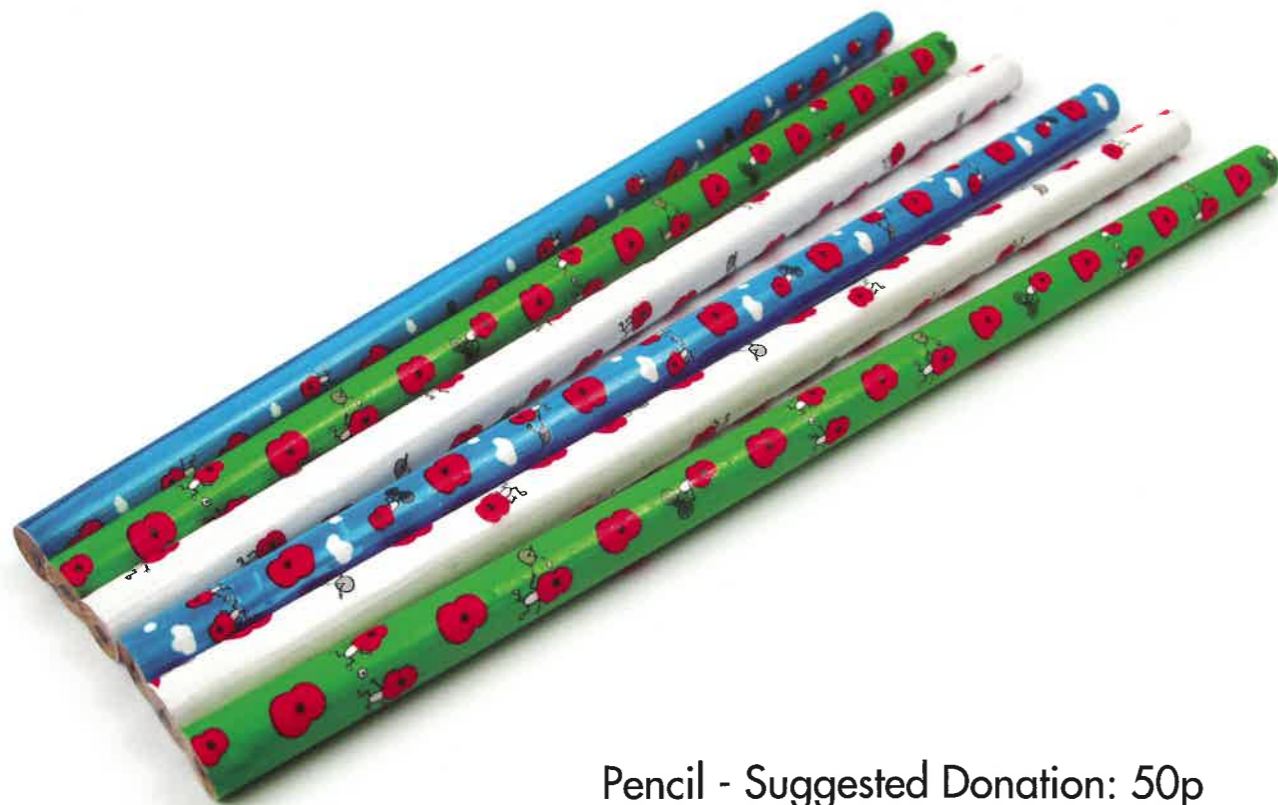

Eraser - Suggested Donation: 50p

Reflector - Suggested Donation: 50p

Pencil Sharpener - Suggested Donation: 50p

Pencil - Suggested Donation: 50p

Ruler - Suggested Donation: £1.00